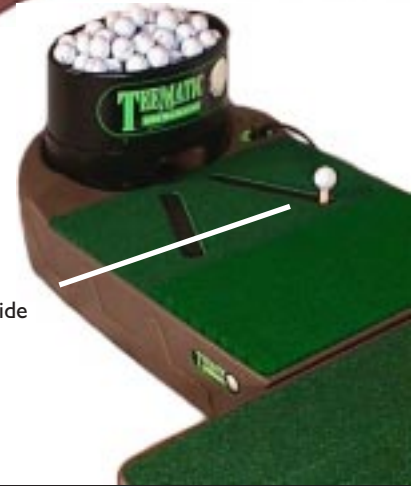

for Left-Handed Hitting-
Move the Tee to the Other Side